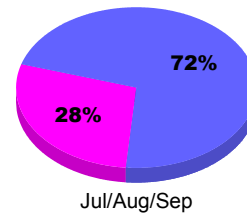

| Month | Net Memb Goal | Actual New Memb | Actual Dropped Memb | Gain/Loss of Memb | Gain/Loss of Memb |
|---------------|---------------|-----------------|---------------------|-------------------|-------------------|
| Jul/Aug/Sep | | 42 | -34 | 8 | 12 |
| Totals | | 42 | -34 | 8 | 12 |

Membership Results 2011-2012

Goal, New, Dropped, Gain/Loss

Legend: Goal (Cyan), Actual (Green), Dropped (Yellow), Gain Loss (Magenta)

Comparison of Membership Gain/Loss

Current Year Compared to the Previous Year

Legend: Current Year (Cyan), Previous Year (Green)

Gender Comparison 2011-2012

Jul/Aug/Sep

Legend: Male (Blue), Female (Magenta)